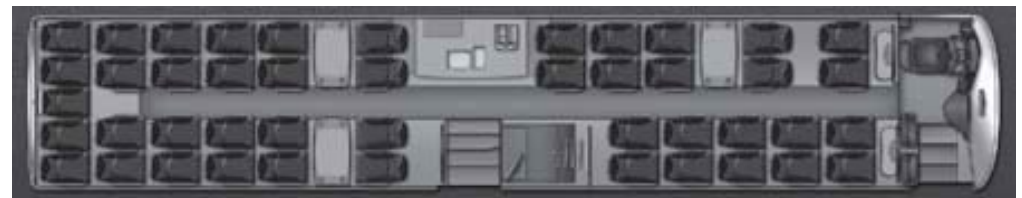

## Mercedes-Benz Travego V45 – VIP LINER

### Features

42

20

45

- 45 sleeper seats upholstered in leather/Alcantara®, of which 8 seats are located in the aft lounge facing each other at two conference tables and 4 seats in the front facing each around a conference table
- Air-conditioning system
- Exclusive pantry with fridges, Jura® automatic coffee maker, running warm water, high-quality crockery, glasses and cutlery
- 2 convector ovens for preparing hot meals
- Wardrobe, WC
- 230V sockets to run notebooks computers, chargers, etc.
- DVB-T TV reception
- Audio system with adjustable loudspeakers at every seat
- Satellite TV, SKY SPORT
- 4 19" TFT monitors
- Multimedia feed for devices supplied by the client at the front of the coach
- Wireless hand microphone
- W-LAN router/hotspot